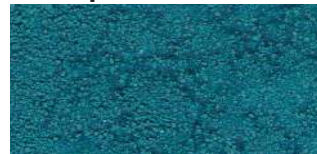

SunStain

SunDye Exterior

■ Leather

■ Grey

■ Vintage Umber

■ Cola

■ Blue

■ Fern Green

■ Burnt Orange

■ Purple

■ Red

■ Desert Tan

■ Turquoise

■ Saddle Brown

■ Terra Cotta

■ Malay Tan

■ Black

■ Dark Blue

■ Light Green

■ English Red

■ Brown

■ Dark Walnut

* Colors shown are approximate. Colors will vary depending on substrate color and amount of material applied.

Description & Key Benefits: