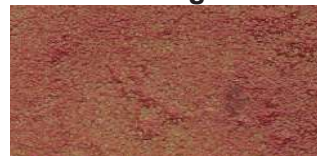

SunStain

SunDye Exterior

■ Leather

■ Grey

■ Vintage Umber

■ Cola

■ Blue

■ Fern Green

■ Burnt Orange

■ Purple

■ Red

■ Desert Tan

■ Turquoise

■ Saddle Brown

■ Terra Cotta

■ Malay Tan

■ Black

■ Dark Blue

■ Light Green

■ English Red

■ Brown

■ Dark Walnut

* Colors shown are approximate. Colors will vary depending on substrate color and amount of material applied.

Description & Key Benefits:

SUNDEK offers 20 SunDye Exterior colors ranging from rich earth tones to vibrant, vivid color. SunDye Exterior is a translucent, UV stable dye, formulated using color that is designed to penetrate exterior and interior cementitious surfaces. These fast & affordable dyes are solvent soluble and can be used with our **SUNDEK** overlay systems as well as a stand alone coloring system on existing, plain, or stamped concrete.