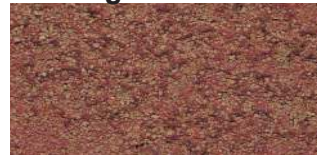

SunStain

SunDye Exterior

■ Leather

■ Grey

■ Vintage Umber

■ Cola

■ Blue

■ Fern Green

■ Burnt Orange

■ Purple

■ Red

■ Desert Tan

■ Turquoise

■ Saddle Brown

■ Terra Cotta

■ Malay Tan

■ Black

■ Dark Blue

■ Light Green

■ English Red

■ Brown

■ Dark Walnut

* Colors shown are approximate. Colors will vary depending on substrate color and amount of material applied.

Description & Key Benefits:

SUNDEK offers 20 SunDye Exterior colors ranging from rich earth tones to vibrant, vivid color. SunDye Exterior is a translucent, UV stable dye, formulated using color that is designed to penetrate exterior and interior cementitious surfaces. These fast & affordable dyes are solvent soluble and can be used with our **SUNDEK** overlay systems as well as a stand alone coloring system on existing, plain, or stamped concrete.