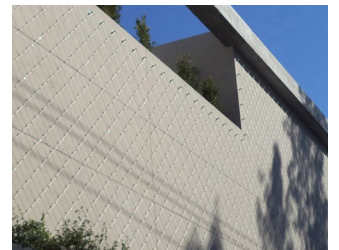

VERTICAL SURFACES DESIGN

Why settle for ordinary? Transform retaining walls, planters and walls with one of our decorative concrete finishes for a unique, artistic interpretation. Mimic wood, stone or brick with one of Sundek's specialty finishes or select the perfect combination of texture, pattern, and color. The only limitation is your imagination – we can do the rest.

Products

Railings

Lighting

Signage

Trellis systems

Materials

Stainless steel

Corten steel