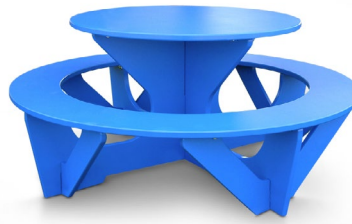

Products

Watertables

Garbage receptacles

Play Equipment

Drinking Water Fountains

Materials

Metal

Wood

Plastics

Concrete

Available Colors*

Dixie Red

Gold

Green

Egg Plant

[Solutions by Design](#): We offer custom designs, styles, and colors.