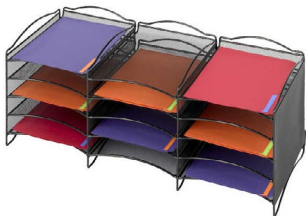

Products

Ergonomic seating

Work stations

Room Dividers

Storage Solutions

Materials

Metal

Leather

Glass

Laminate

Available Colors*

Coral Reef

Terra Cotta

Slate

Cafe Latte

[Solutions by Design](#): We offer custom designs, styles, and colors.