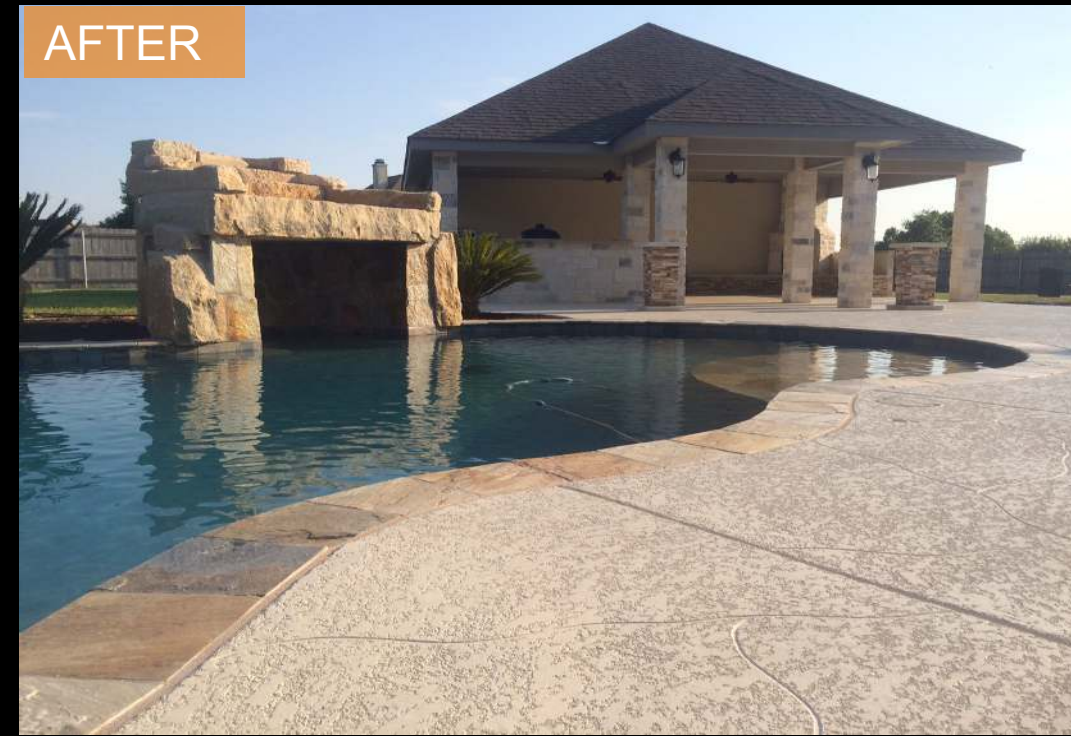

# CLASSIC

The decorative concrete overlay that helped start an industry.

# SUNDEK CLASSIC texture has been saving & beautifying concrete surfaces since 1970!

BEFORE

AFTER

**CLASSIC** - Acrylic waterbase spray texture decorative concrete system.

With its 17 standard colors, SUNDEK Classic texture has been a staple around America's homes since 1970.