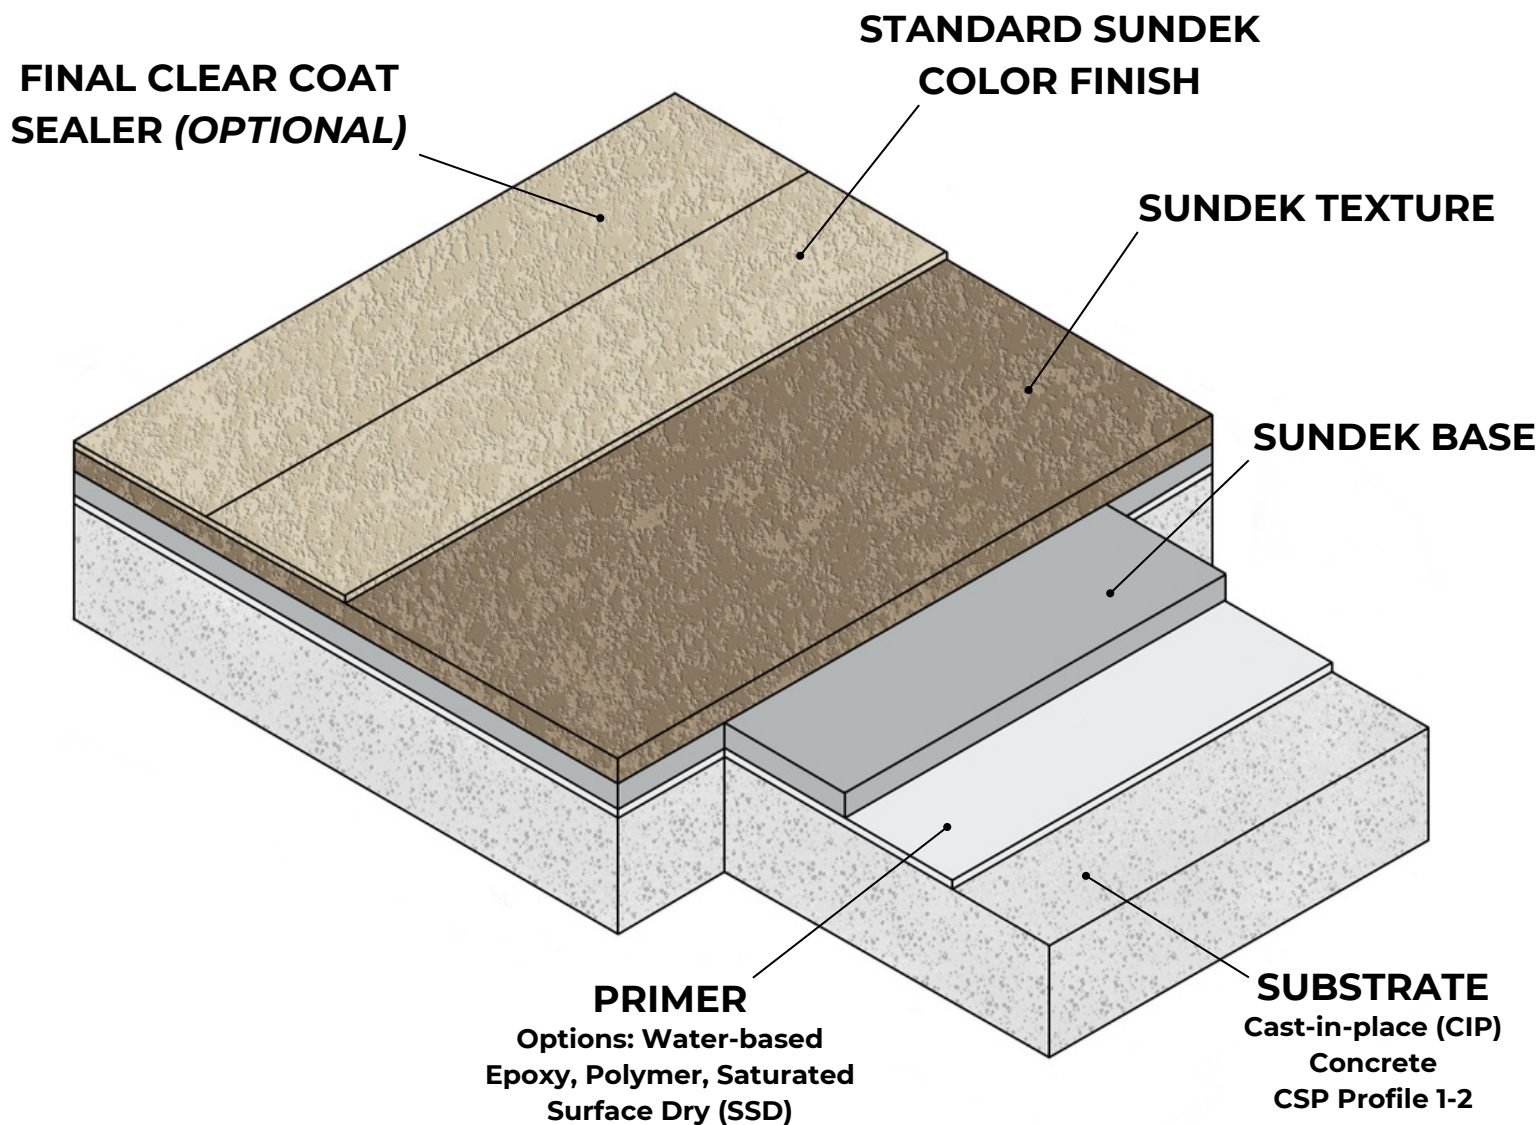

# SUNDEK TEXTURE SYSTEM

Standard Exterior

## DESIGN OPTIONS AVAILABLE

- Masonry Effect
- Custom Scoreline
- Aggregate Effects
- Multi-color Effects
- Custom Designs or Logos

## FEATURES OF CLASSIC TEXTURE

- 1/8-1/4 inch depth
- SUNDEK system honors all expansion and control joints
- 16 Signature Colors
- Meets LEED requirements (refer to SRI Values Sheet)