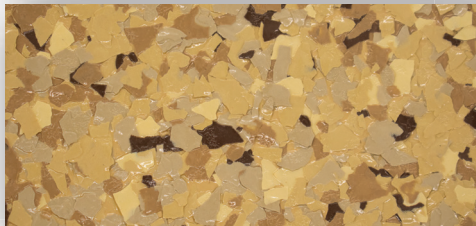

SunChip

Multi-Color Chips

SUNDEK offers 14 different multi-colored vinyl acrylic paint chips embedded in SunOne Polyaspartic and SunEpoxy floor coating systems. Standard chip size is 1/4", but can also be ordered in 1/8" and 1 inch. You may choose from a variety of colors and chip sizes to get the look that you desire. Larger chips create the look of terrazzo or granite, while smaller chips give a hard surface carpet appearance. SunChip offers proven durability and longevity for many applications.

■ **Marble**

■ **White Granite**

■ **Dolphin**

■ **Café Mocha**

■ **Maxine's Blend**

■ **Portobella**

■ **Independence Blue**

■ **Orbit**

■ **Creekbed**

■ **Gravel**

■ **Nightfall**

■ **Outback**

■ **Anchorage**

■ **Armadillo**

*Colors shown are approximate. Please refer to samples for actual color.

Sundek Products USA, Inc. • 616 East Avenue J, Grand Prairie, TX 75050
Toll Free (877) 478-6335 • solutions@sundek.com • www.sundek.com