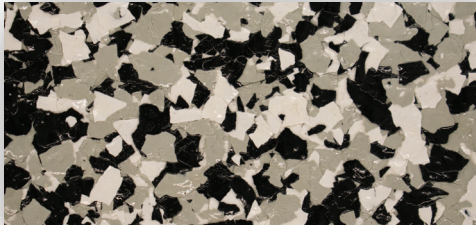

SunChip

Multi-Color Chips

SUNDEK offers 14 different multi-colored vinyl acrylic paint chips embedded in SunOne Polyaspartic and SunEpoxy floor coating systems. Standard chip size is 1/4", but can also be ordered in 1/8" and 1 inch. You may choose from a variety of colors and chip sizes to get the look that you desire. Larger chips create the look of terrazzo or granite, while smaller chips give a hard surface carpet appearance. SunChip offers proven durability and longevity for many applications.

■ **Marble**

■ **White Granite**

■ **Dolphin**

■ **Café Mocha**

■ **Maxine's Blend**

■ **Portobella**

■ **Independence Blue**

■ **Orbit**

■ **Creekbed**

■ **Gravel**

■ **Nightfall**

■ **Outback**

■ **Anchorage**

■ **Armadillo**

*Colors shown are approximate. Please refer to samples for actual color.

Sundek Products USA, Inc. • 616 East Avenue J, Grand Prairie, TX 75050
Toll Free (877) 478-6335 • solutions@sundek.com • www.sundek.com