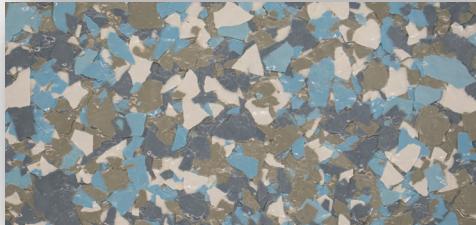

SunChip

Multi-Color Chips

SUNDEK offers 14 different multi-colored vinyl acrylic paint chips embedded in SunOne Polyaspartic and SunEpoxy floor coating systems. Standard chip size is 1/4", but can also be ordered in 1/8" and 1 inch. You may choose from a variety of colors and chip sizes to get the look that you desire. Larger chips create the look of terrazzo or granite, while smaller chips give a hard surface carpet appearance. SunChip offers proven durability and longevity for many applications.

■ **Marble**

■ **White Granite**

■ **Dolphin**

■ **Café Mocha**

■ **Maxine's Blend**

■ **Portobella**

■ **Independence Blue**

■ **Orbit**

■ **Creekbed**

■ **Gravel**

■ **Nightfall**

■ **Outback**

■ **Anchorage**

■ **Armadillo**

*Colors shown are approximate. Please refer to samples for actual color.

Sundek Products USA, Inc. • 616 East Avenue J, Grand Prairie, TX 75050
Toll Free (877) 478-6335 • solutions@sundek.com • www.sundek.com