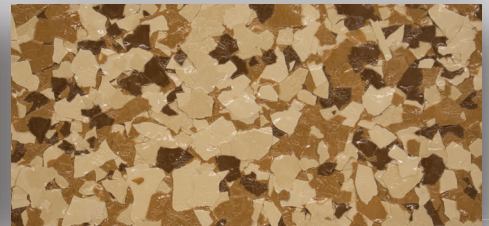

SunChip

Multi-Color Chips

SUNDEK offers 14 different multi-colored vinyl acrylic paint chips embedded in SunOne Polyaspartic and SunEpoxy floor coating systems. Standard chip size is 1/4", but can also be ordered in 1/8" and 1 inch. You may choose from a variety of colors and chip sizes to get the look that you desire. Larger chips create the look of terrazzo or granite, while smaller chips give a hard surface carpet appearance. SunChip offers proven durability and longevity for many applications.

■ **Marble**

■ **White Granite**

■ **Dolphin**

■ **Café Mocha**

■ **Maxine's Blend**

■ **Portobella**

■ **Independence Blue**

■ **Orbit**

■ **Creekbed**

■ **Gravel**

■ **Nightfall**

■ **Outback**

■ **Anchorage**

■ **Armadillo**

*Colors shown are approximate. Please refer to samples for actual color.

Sundek Products USA, Inc. • 616 East Avenue J, Grand Prairie, TX 75050
Toll Free (877) 478-6335 • solutions@sundek.com • www.sundek.com