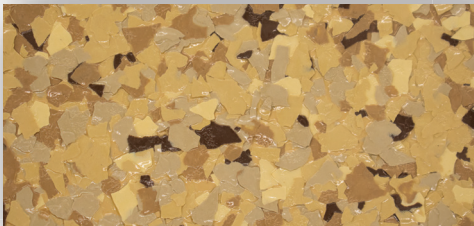

SunChip

Multi-Color Chips

SUNDEK offers 14 different multi-colored vinyl acrylic paint chips embedded in SunOne Polyaspartic and SunEpoxy floor coating systems. Standard chip size is 1/4", but can also be ordered in 1/8" and 1 inch. You may choose from a variety of colors and chip sizes to get the look that you desire. Larger chips create the look of terrazzo or granite, while smaller chips give a hard surface carpet appearance. SunChip offers proven durability and longevity for many applications.

■ **Marble**

■ **White Granite**

■ **Dolphin**

■ **Café Mocha**

■ **Maxine's Blend**

■ **Portobella**

■ **Independence Blue**

■ **Orbit**

■ **Creekbed**

■ **Gravel**

■ **Nightfall**

■ **Outback**

■ **Anchorage**

■ **Armadillo**

*Colors shown are approximate. Please refer to samples for actual color.

Sundek Products USA, Inc. • 616 East Avenue J, Grand Prairie, TX 75050
Toll Free (877) 478-6335 • solutions@sundek.com • www.sundek.com