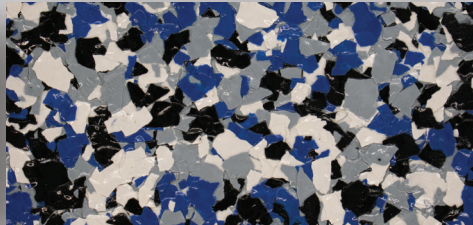

SunChip

Multi-Color Chips

SUNDEK offers 14 different multi-colored vinyl acrylic paint chips embedded in SunOne Polyaspartic and SunEpoxy floor coating systems. Standard chip size is 1/4", but can also be ordered in 1/8" and 1 inch. You may choose from a variety of colors and chip sizes to get the look that you desire. Larger chips create the look of terrazzo or granite, while smaller chips give a hard surface carpet appearance. SunChip offers proven durability and longevity for many applications.

■ **Marble**

■ **White Granite**

■ **Dolphin**

■ **Café Mocha**

■ **Maxine's Blend**

■ **Portobella**

■ **Independence Blue**

■ **Orbit**

■ **Creekbed**

■ **Gravel**

■ **Nightfall**

■ **Outback**

■ **Anchorage**

■ **Armadillo**

*Colors shown are approximate. Please refer to samples for actual color.

Sundek Products USA, Inc. • 616 East Avenue J, Grand Prairie, TX 75050
Toll Free (877) 478-6335 • solutions@sundek.com • www.sundek.com