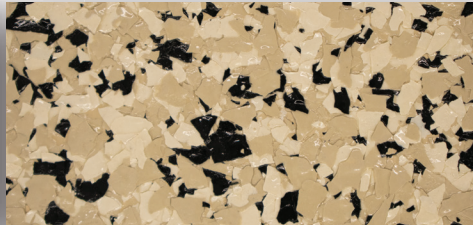

SunChip

Multi-Color Chips

SUNDEK offers 14 different multi-colored vinyl acrylic paint chips embedded in SunOne Polyaspartic and SunEpoxy floor coating systems. Standard chip size is 1/4", but can also be ordered in 1/8" and 1 inch. You may choose from a variety of colors and chip sizes to get the look that you desire. Larger chips create the look of terrazzo or granite, while smaller chips give a hard surface carpet appearance. SunChip offers proven durability and longevity for many applications.

■ **Marble**

■ **White Granite**

■ **Dolphin**

■ **Café Mocha**

■ **Maxine's Blend**

■ **Portobella**

■ **Independence Blue**

■ **Orbit**

■ **Creekbed**

■ **Gravel**

■ **Nightfall**

■ **Outback**

■ **Anchorage**

■ **Armadillo**

*Colors shown are approximate. Please refer to samples for actual color.

Sundek Products USA, Inc. • 616 East Avenue J, Grand Prairie, TX 75050
Toll Free (877) 478-6335 • solutions@sundek.com • www.sundek.com