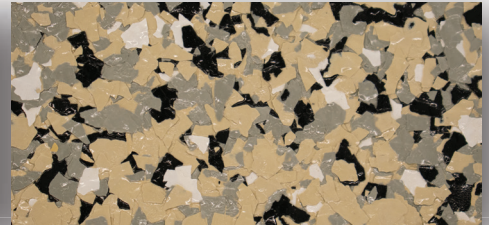

SunChip

Multi-Color Chips

SUNDEK offers 14 different multi-colored vinyl acrylic paint chips embedded in SunOne Polyaspartic and SunEpoxy floor coating systems. Standard chip size is 1/4", but can also be ordered in 1/8" and 1 inch. You may choose from a variety of colors and chip sizes to get the look that you desire. Larger chips create the look of terrazzo or granite, while smaller chips give a hard surface carpet appearance. SunChip offers proven durability and longevity for many applications.

■ **Marble**

■ **White Granite**

■ **Dolphin**

■ **Café Mocha**

■ **Maxine's Blend**

■ **Portobella**

■ **Independence Blue**

■ **Orbit**

■ **Creekbed**

■ **Gravel**

■ **Nightfall**

■ **Outback**

■ **Anchorage**

■ **Armadillo**

*Colors shown are approximate. Please refer to samples for actual color.

Sundek Products USA, Inc. • 616 East Avenue J, Grand Prairie, TX 75050
Toll Free (877) 478-6335 • solutions@sundek.com • www.sundek.com